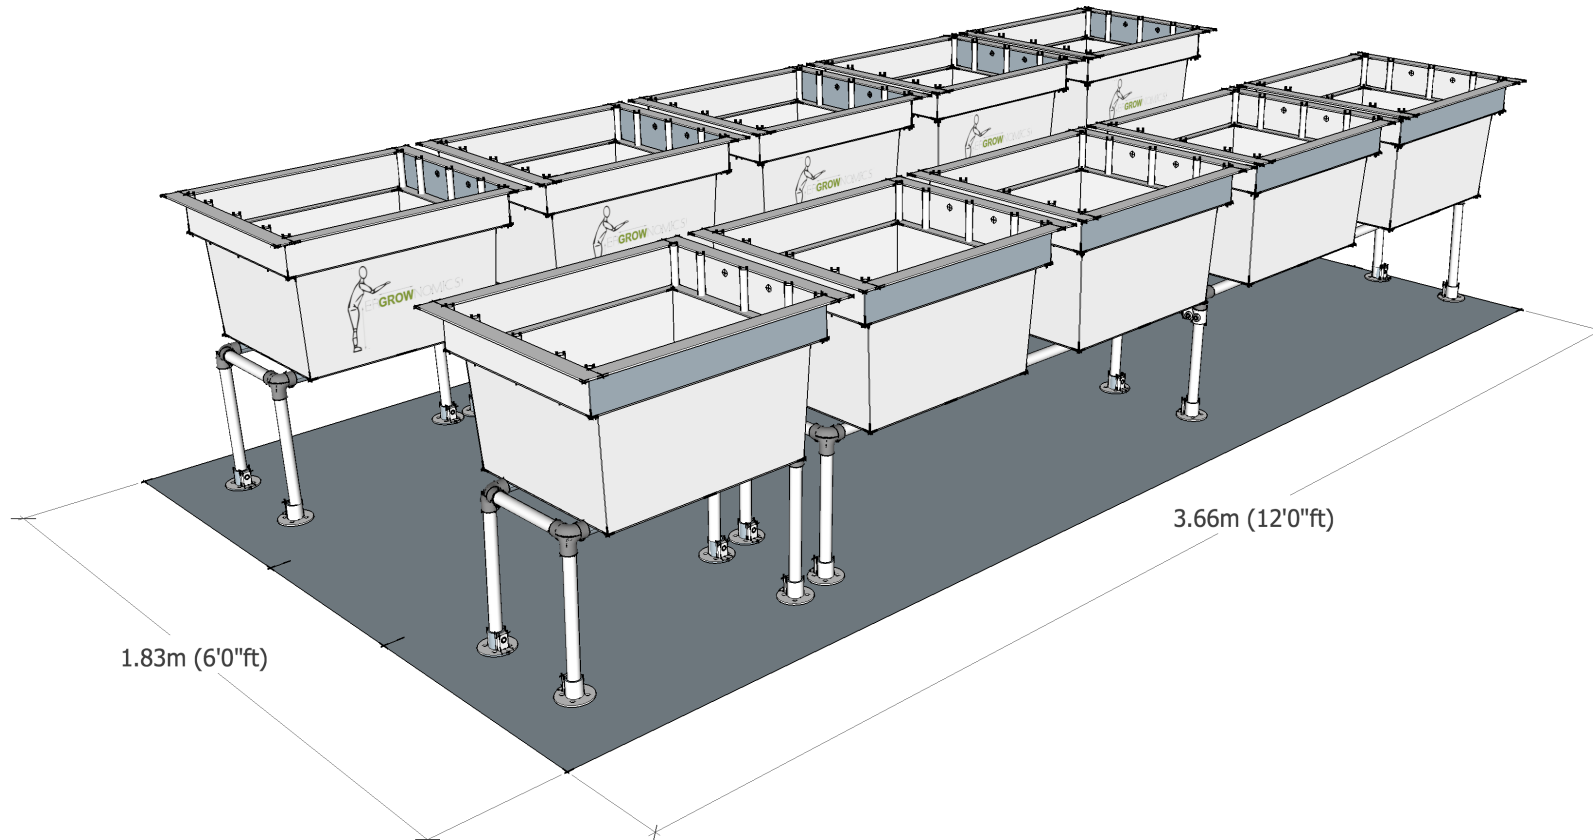

Configuration Sheet

Internal fitting kit (K2.10) layout

LAYOUT

Specification Sheet

Internal fitting kit (K2.10) contents

PLANTERS

Unit

One Planter (frame only)

2

Four Planter (frame only)

2

Horticultural container (577 mm (l) x 588 mm (w) x 385 mm (d) internal dimensions) (85 litre soil capacity)

10

Hexagonal key ('L' shaped 1/4" ductile carbon steel to DIN 11 with precision square cut ends for accurate contact to hex plug wall sides)

1

DRAINAGE

Thermally bonded non woven geotextile membrane (110 grams m²) (510 mm (l) x 425 mm (w)) (0.22 m²) for lining base of container / protecting 'bean bag'

10

Heavy duty PVC mesh bag (550 grams m²) (570 mm (l) x 280 mm (w) (0.16 m²) (gravel not supplied)

10

IRRIGATION

Lock Type fitting quick coupling - threaded elbow, 16 mm (external diameter)	1
Lock Type fitting quick coupling - threaded tee, 16 mm (external diameter)	3
Standard length pipe interconnector to fittings along irrigation manifold (67 mm) Medium duty Rain Bird LDPE 16mm solid black irrigation pipe (4 bar)	2
Medium duty Rain Bird LDPE 16mm solid black irrigation pipe (4 bar) for multiple rows of planter units. (To be cut to length in situ) (m)	2.0
Rain Bird XF Series dripline 16 mm (external diameter) with emitters at 33 cm centres (2.3l/hr flow rate) for multiple combinations of planter units. (To be cut to length in situ) (m)	9
Barbed plug 16 mm (external diameter) / 13.6 mm (internal diameter)	4
Atelco 16 mm tubing clamp with ratchet closure to secure dripline over plug)	4
Garden 3/4 BSPF Tap Connector Male Brass QC	1