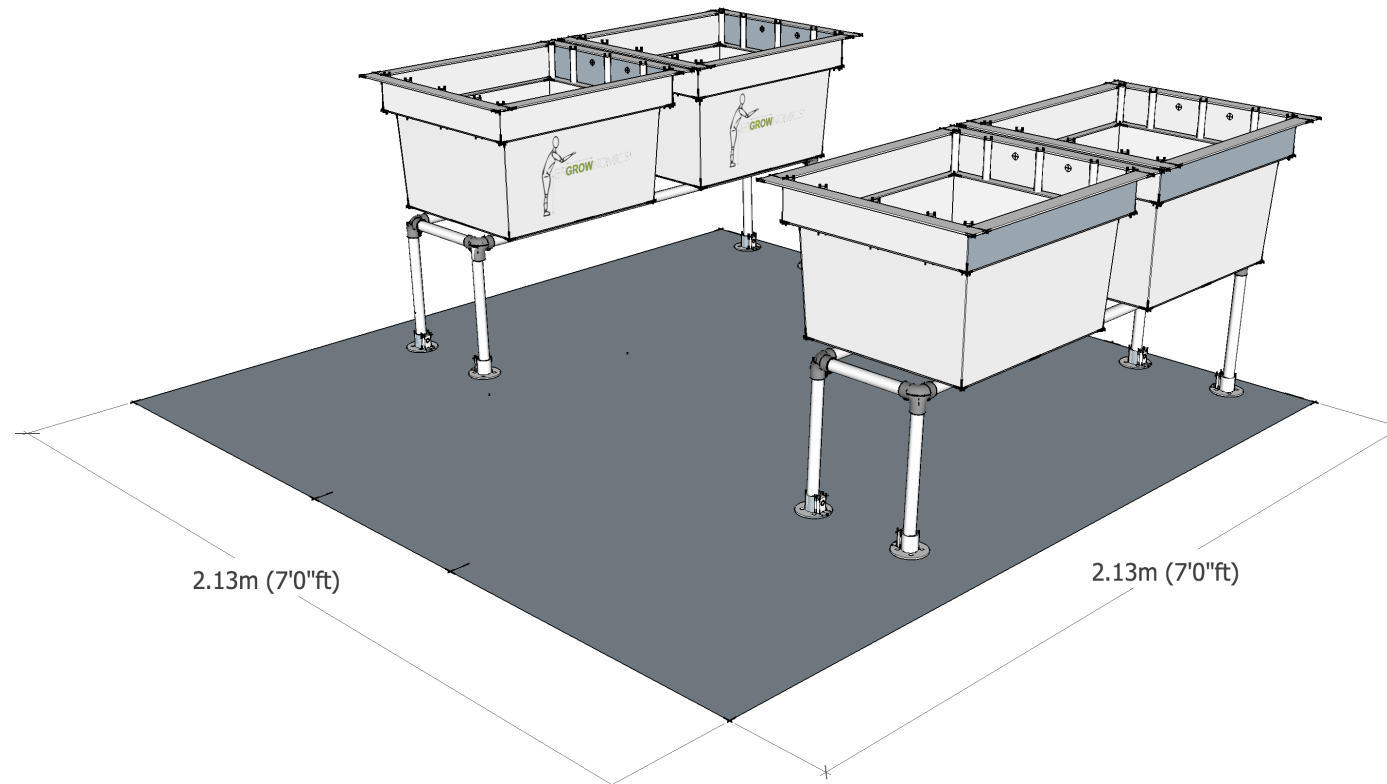

Configuration Sheet

Internal fitting kit (K2.4) layout

LAYOUT

Specification Sheet

Internal fitting kit (K2.4) contents

PLANTERS

Unit

Two Planter (frame only)

2

Horticultural container (577 mm (l) x 588 mm (w) x 385 mm (d) internal dimensions) (85 litre soil capacity)

4

Hexagonal key ('L' shaped 1/4" ductile carbon steel to DIN 11 with precision square cut ends for accurate contact to hex plug wall sides)

4

IRRIGATION

Lock Type fitting quick coupling - threaded elbow, 16 mm (external diameter)	1
Lock Type fitting quick coupling - threaded tee, 16 mm (external diameter)	3
Standard length pipe interconnector to fittings along irrigation manifold (67 mm) Medium duty Rain Bird LDPE 16mm solid black irrigation pipe (4 bar)	2
Medium duty Rain Bird LDPE 16mm solid black irrigation pipe (4 bar) for multiple rows of planter units. (To be cut to length in situ) (m)	2.0
Twin length (1278 mm) Rain Bird XF Series dripline 16 mm (external diameter) with emitters at 33 cm centres (2.3l/hr flow rate) for two horticultural containers Note: Pipe is cut 135 mm back from 1st emitter	4
Barbed plug 16 mm (external diameter) / 13.6 mm (internal diameter)	4
Atelco 16 mm tubing clamp with ratchet closure to secure dripline over plug)	4
Garden 3/4 BSPF Tap Connector Male Brass QC	1

PLANT TRAINING

Adjustable support (aluminium) (12 mm diameter x 360 mm length)	2
Vinyl stop end to adjustable support to provide eye protection (10 mm x 25.40 mm S-Cap)	2
Rubber-'O' ring (BS309 EPDM 70 ShA)	2
Elastic supporting lines (1,240 mm length x 3.0 mm diameter) with short brass aglets fitted	1
Spherical cord lock black nylon for 3-4 mm diameter cord	1