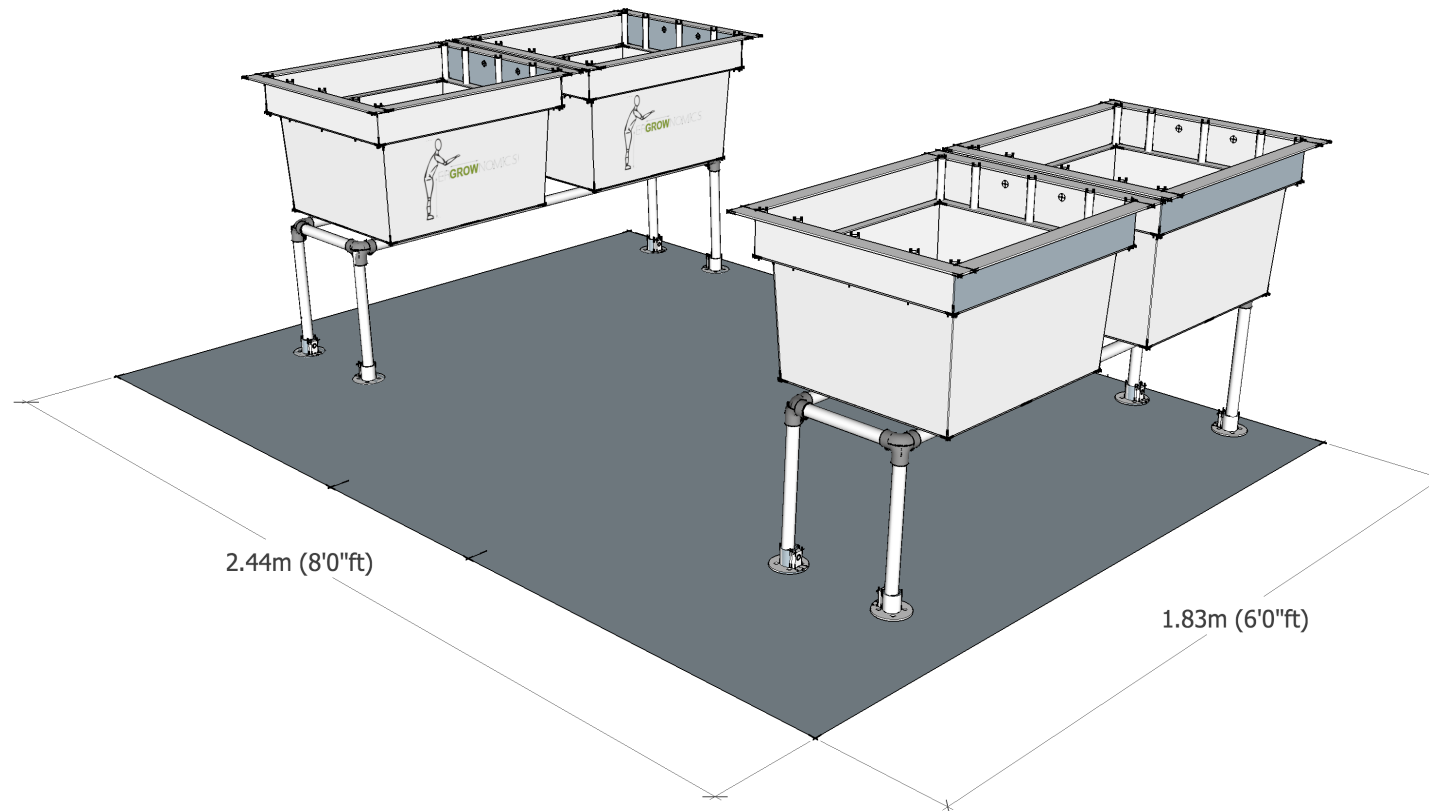

Configuration Sheet

Internal fitting kit (K2.4) layout

LAYOUT

Specification Sheet

Internal fitting kit (K2.4) contents

PLANTERS

Unit

Two Planter (frame only)

2

Horticultural container (577 mm (l) x 588 mm (w) x 385 mm (d) internal dimensions) (85 litre soil capacity)

4

Hexagonal key ('L' shaped 1/4" ductile carbon steel to DIN 11 with precision square cut ends for accurate contact to hex plug wall sides)

1

DRAINAGE

Thermally bonded non woven geotextile membrane (110 grams m²) (510 mm (l) x 425 mm (w)) (0.22 m²) for lining base of container / protecting 'bean bag'

4

Heavy duty PVC mesh bag (550 grams m²) (570 mm (l) x 280 mm (w) (0.16 m²) (gravel not supplied)

4

IRRIGATION

Lock Type fitting quick coupling - threaded elbow, 16 mm (external diameter)	1
Lock Type fitting quick coupling - threaded tee, 16 mm (external diameter)	3
Standard length pipe interconnector to fittings along irrigation manifold (67 mm) Medium duty Rain Bird LDPE 16mm solid black irrigation pipe (4 bar)	2
Medium duty Rain Bird LDPE 16mm solid black irrigation pipe (4 bar) for multiple rows of planter units. (To be cut to length in situ) (m)	2.0
Twin length (1278 mm) Rain Bird XF Series dripline 16 mm (external diameter) with emitters at 33 cm centres (2.3l/hr flow rate) for two horticultural containers Note: Pipe is cut 135 mm back from 1st emitter	4
Barbed plug 16 mm (external diameter) / 13.6 mm (internal diameter)	4
Atelco 16 mm tubing clamp with ratchet closure to secure dripline over plug)	4
Garden 3/4 BSPF Tap Connector Male Brass QC	1