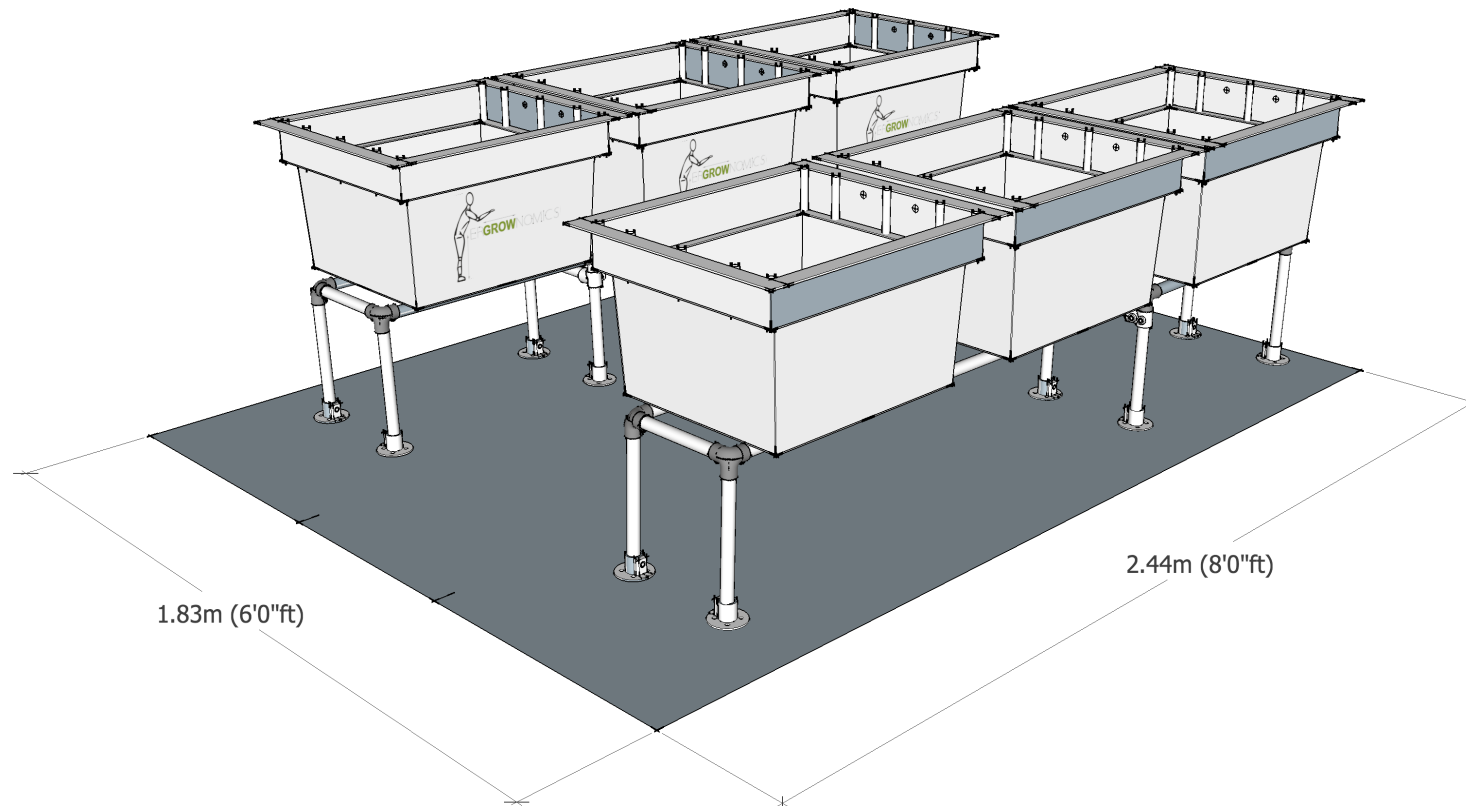

Configuration Sheet

Internal fitting kit (K2.6) layout

LAYOUT

Specification Sheet

Internal fitting kit (K2.6) contents

PLANTERS

Unit

Three Planter (frame only)

2

Horticultural container (577 mm (l) x 588 mm (w) x 385 mm (d) internal dimensions) (85 litre soil capacity)

6

Hexagonal key ('L' shaped 1/4" ductile carbon steel to DIN 11 with precision square cut ends for accurate contact to hex plug wall sides)

1

DRAINAGE

Thermally bonded non woven geotextile membrane (110 grams m²) (510 mm (l) x 425 mm (w)) (0.22 m²) for lining base of container / protecting 'bean bag'

6

Heavy duty PVC mesh bag (550 grams m²) (570 mm (l) x 280 mm (w)) (0.16 m²) (gravel not supplied)

6

IRRIGATION

Lock Type fitting quick coupling - threaded elbow, 16 mm (external diameter)	1
Lock Type fitting quick coupling - threaded tee, 16 mm (external diameter)	3
Standard length pipe interconnector to fittings along irrigation manifold (67 mm) Medium duty Rain Bird LDPE 16mm solid black irrigation pipe (4 bar)	2
Medium duty Rain Bird LDPE 16mm solid black irrigation pipe (4 bar) for multiple rows of planter units. (To be cut to length in situ) (m)	2.0
Triple length (1980 mm) Rain Bird XF Series dripline 16 mm (external diameter) with emitters at 33 cm centres (2.3l/hr flow rate) for three horticultural containers Note: Pipe is cut 170 mm back from 1st emitter	4
Barbed plug 16 mm (external diameter) / 13.6 mm (internal diameter)	4
Atelco 16 mm tubing clamp with ratchet closure to secure dripline over plug)	4
Garden 3/4 BSPF Tap Connector Male Brass QC	1