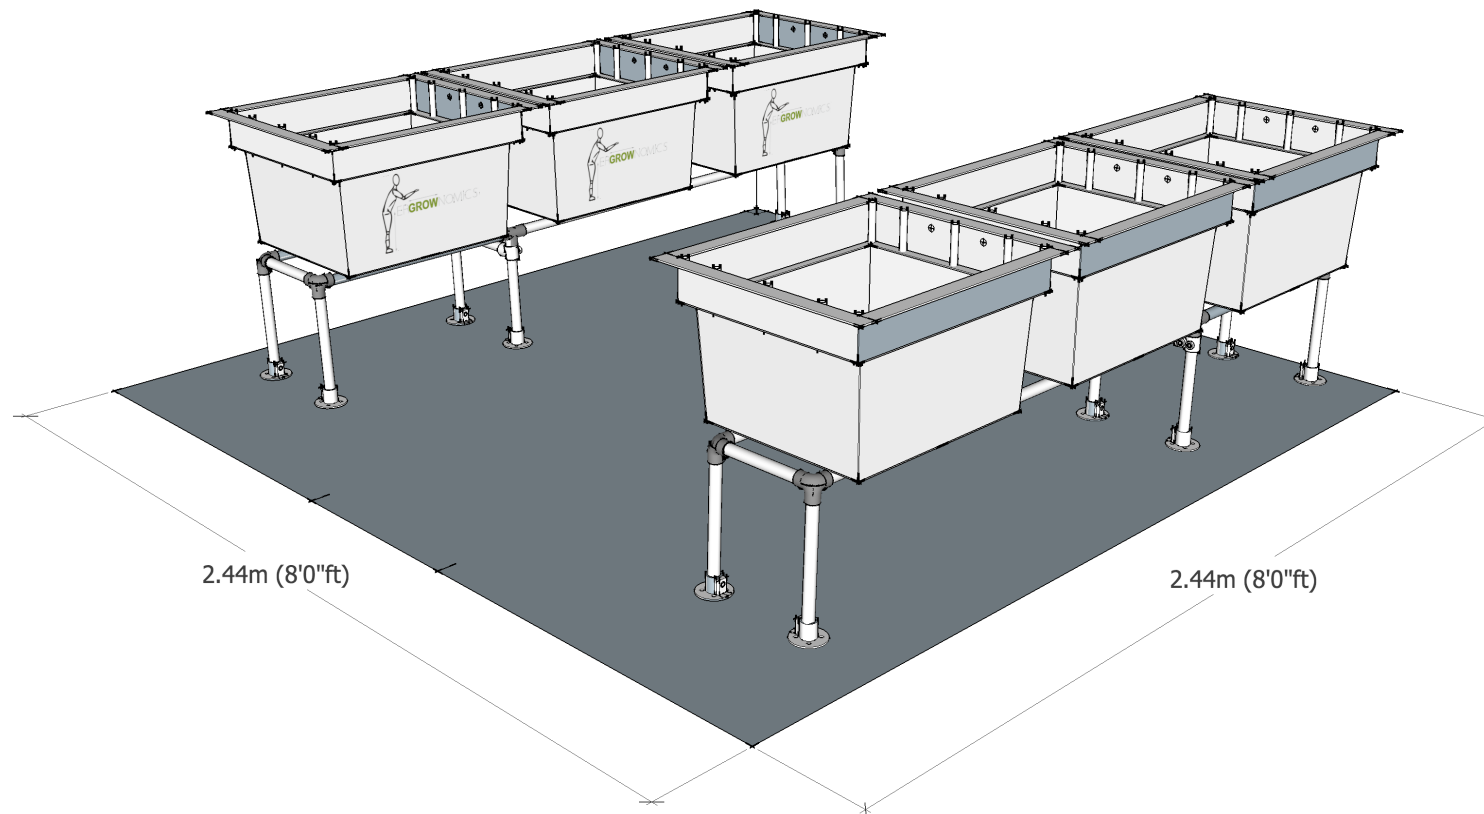

Configuration Sheet

Internal fitting kit (K2.6) layout

LAYOUT

Specification Sheet

Internal fitting kit (K2.6) contents

PLANTERS

Unit

Three Planter (frame only)

2

Horticultural container (577 mm (l) x 588 mm (w) x 385 mm (d) internal dimensions) (85 litre soil capacity)

6

Hexagonal key ('L' shaped 1/4" ductile carbon steel to DIN 11 with precision square cut ends for accurate contact to hex plug wall sides)

1

DRAINAGE

Thermally bonded non woven geotextile membrane (110 grams m²) (510 mm (l) x 425 mm (w)) (0.22 m²) for lining base of container / protecting 'bean bag'

6

Heavy duty PVC mesh bag (550 grams m²) (570 mm (l) x 280 mm (w)) (0.16 m²) (gravel not supplied)

6

IRRIGATION

Lock Type fitting quick coupling - threaded elbow, 16 mm (external diameter)	1
Lock Type fitting quick coupling - threaded tee, 16 mm (external diameter)	3
Standard length pipe interconnector to fittings along irrigation manifold (67 mm) Medium duty Rain Bird LDPE 16mm solid black irrigation pipe (4 bar)	2
Medium duty Rain Bird LDPE 16mm solid black irrigation pipe (4 bar) for multiple rows of planter units. (To be cut to length in situ) (m)	2.0
Triple length (1980 mm) Rain Bird XF Series dripline 16 mm (external diameter) with emitters at 33 cm centres (2.3l/hr flow rate) for three horticultural containers Note: Pipe is cut 170 mm back from 1st emitter	4
Barbed plug 16 mm (external diameter) / 13.6 mm (internal diameter)	4
Atelco 16 mm tubing clamp with ratchet closure to secure dripline over plug)	4
Garden 3/4 BSPF Tap Connector Male Brass QC	1