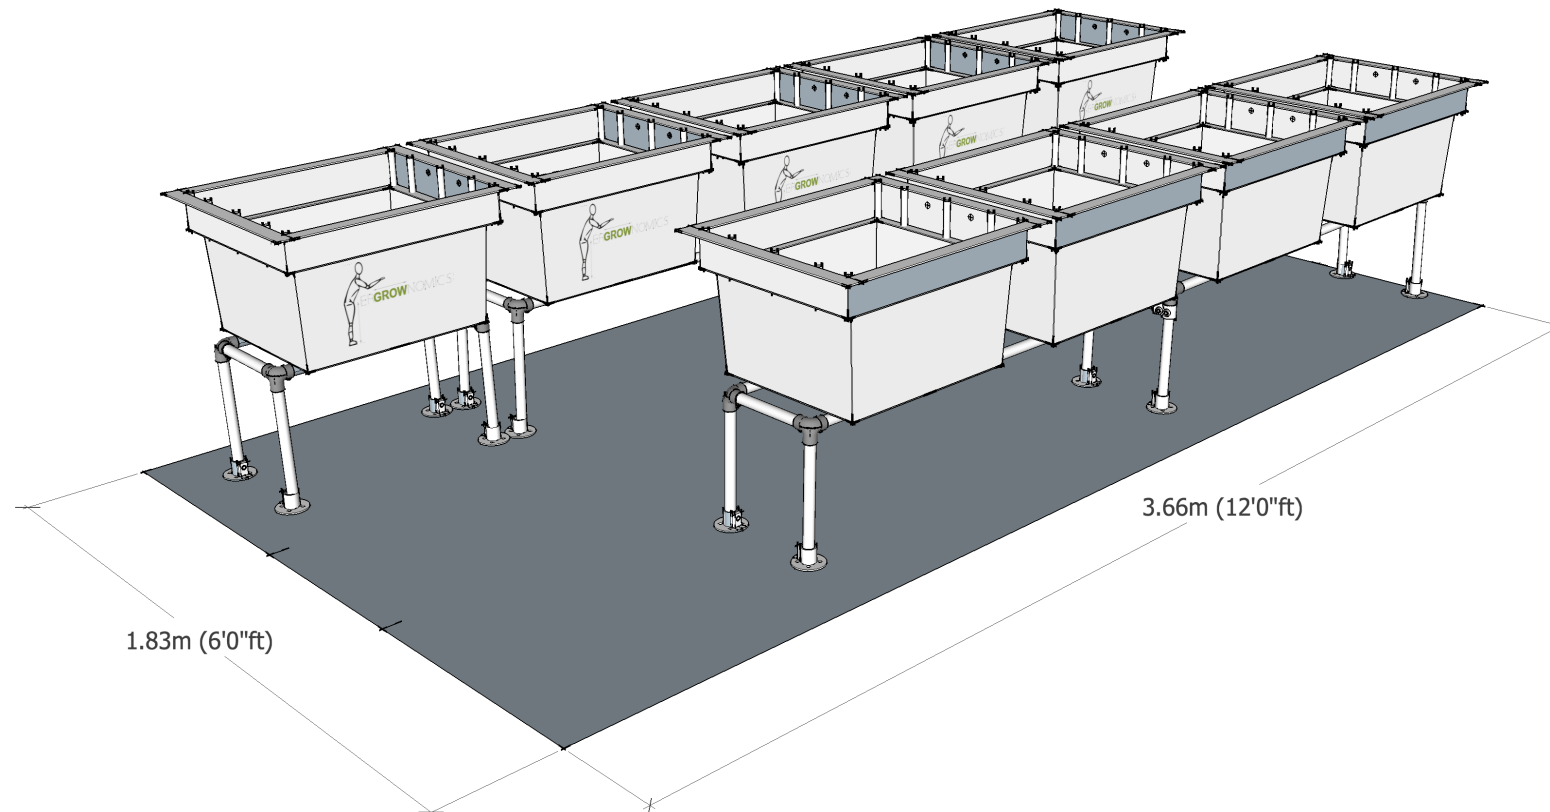

Configuration Sheet

Internal fitting kit (K2.9) layout

LAYOUT

Specification Sheet

Internal fitting kit (K2.10) contents

PLANTERS

Unit

One Planter (frame only)

1

Four Planter (frame only)

2

Horticultural container (577 mm (l) x 588 mm (w) x 385 mm (d) internal dimensions) (85 litre soil capacity)

9

Hexagonal key ('L' shaped 1/4" ductile carbon steel to DIN 11 with precision square cut ends for accurate contact to hex plug wall sides)

1

DRAINAGE

Thermally bonded non woven geotextile membrane (110 grams m²) (510 mm (l) x 425 mm (w)) (0.22 m²) for lining base of container / protecting 'bean bag'

9

Heavy duty PVC mesh bag (550 grams m²) (570 mm (l) x 280 mm (w) (0.16 m²) (gravel not supplied)

9

IRRIGATION

Lock Type fitting quick coupling - threaded elbow, 16 mm (external diameter)	1
Lock Type fitting quick coupling - threaded tee, 16 mm (external diameter)	3
Standard length pipe interconnector to fittings along irrigation manifold (67 mm) Medium duty Rain Bird LDPE 16mm solid black irrigation pipe (4 bar)	2
Medium duty Rain Bird LDPE 16mm solid black irrigation pipe (4 bar) for multiple rows of planter units. (To be cut to length in situ) (m)	2.0
Rain Bird XF Series dripline 16 mm (external diameter) with emitters at 33 cm centres (2.3l/hr flow rate) for multiple combinations of planter units. (To be cut to length in situ) (m)	8
Barbed plug 16 mm (external diameter) / 13.6 mm (internal diameter)	4
Atelco 16 mm tubing clamp with ratchet closure to secure dripline over plug)	4
Garden 3/4 BSPF Tap Connector Male Brass QC	1