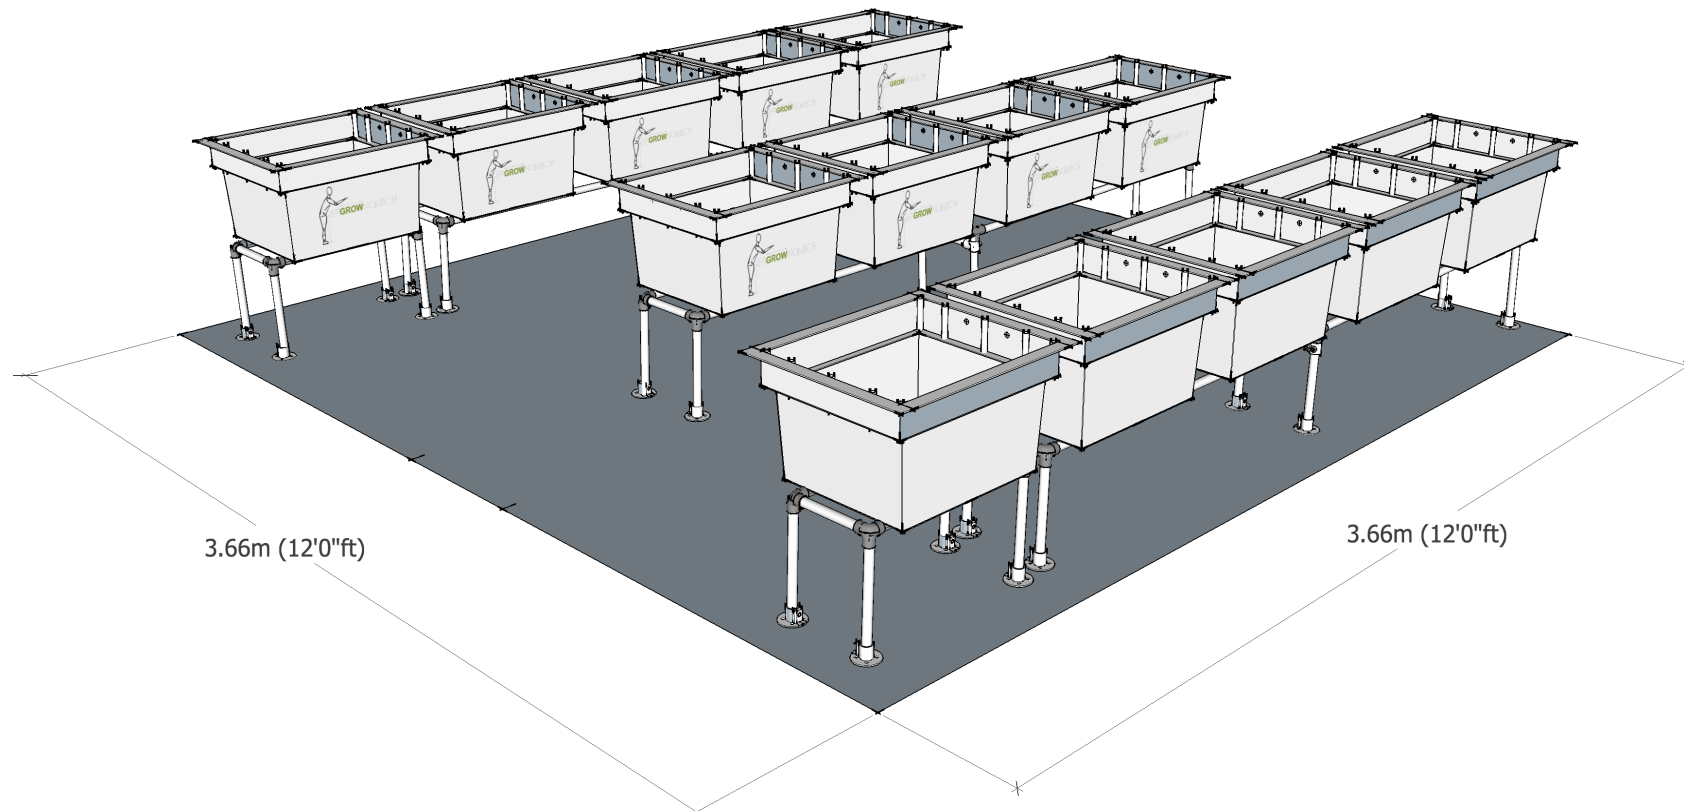

Configuration Sheet

Internal fitting kit (K3.14) layout

LAYOUT

Specification Sheet

Internal fitting kit (K3.14) contents

PLANTERS

Unit

One Planter (frame only)

2

Four Planter (frame only)

3

Horticultural container (577 mm (l) x 588 mm (w) x 385 mm (d) internal dimensions) (85 litre soil capacity)

14

Hexagonal key ('L' shaped 1/4" ductile carbon steel to DIN 11 with precision square cut ends for accurate contact to hex plug wall sides)

14

IRRIGATION

Lock Type fitting quick coupling - threaded elbow, 16 mm (external diameter)	3
Lock Type fitting quick coupling - threaded tee, 16 mm (external diameter)	5
Standard length pipe interconnector to fittings along irrigation manifold (67 mm) Medium duty Rain Bird LDPE 16mm solid black irrigation pipe (4 bar)	3
Medium duty Rain Bird LDPE 16mm solid black irrigation pipe (4 bar) for multiple rows of planter units. (To be cut to length in situ) (m)	3.0
Rain Bird XF Series dripline 16 mm (external diameter) with emitters at 33 cm centres (2.3l/hr flow rate) for multiple combinations of planter units. (To be cut to length in situ) (m)	21
Barbed plug 16 mm (external diameter) / 13.6 mm (internal diameter)	6
Atelco 16 mm tubing clamp with ratchet closure to secure dripline over plug)	6
Container top to floor short length pipe (0.8 m) Medium duty Rain Bird LDPE 16mm solid black irrigation pipe (4bar) for connection to external water supply	1

PLANT TRAINING

Adjustable support (aluminium) (12 mm diameter x 360 mm length)	2
Vinyl stop end to adjustable support to provide eye protection (10 mm x 25.40 mm S-Cap)	2
Rubber-'O' ring (BS309 EPDM 70 ShA)	2
Elastic supporting lines (1,240 mm length x 3.0 mm diameter) with short brass aglets fitted	1
Spherical cord lock black nylon for 3-4 mm diameter cord	1