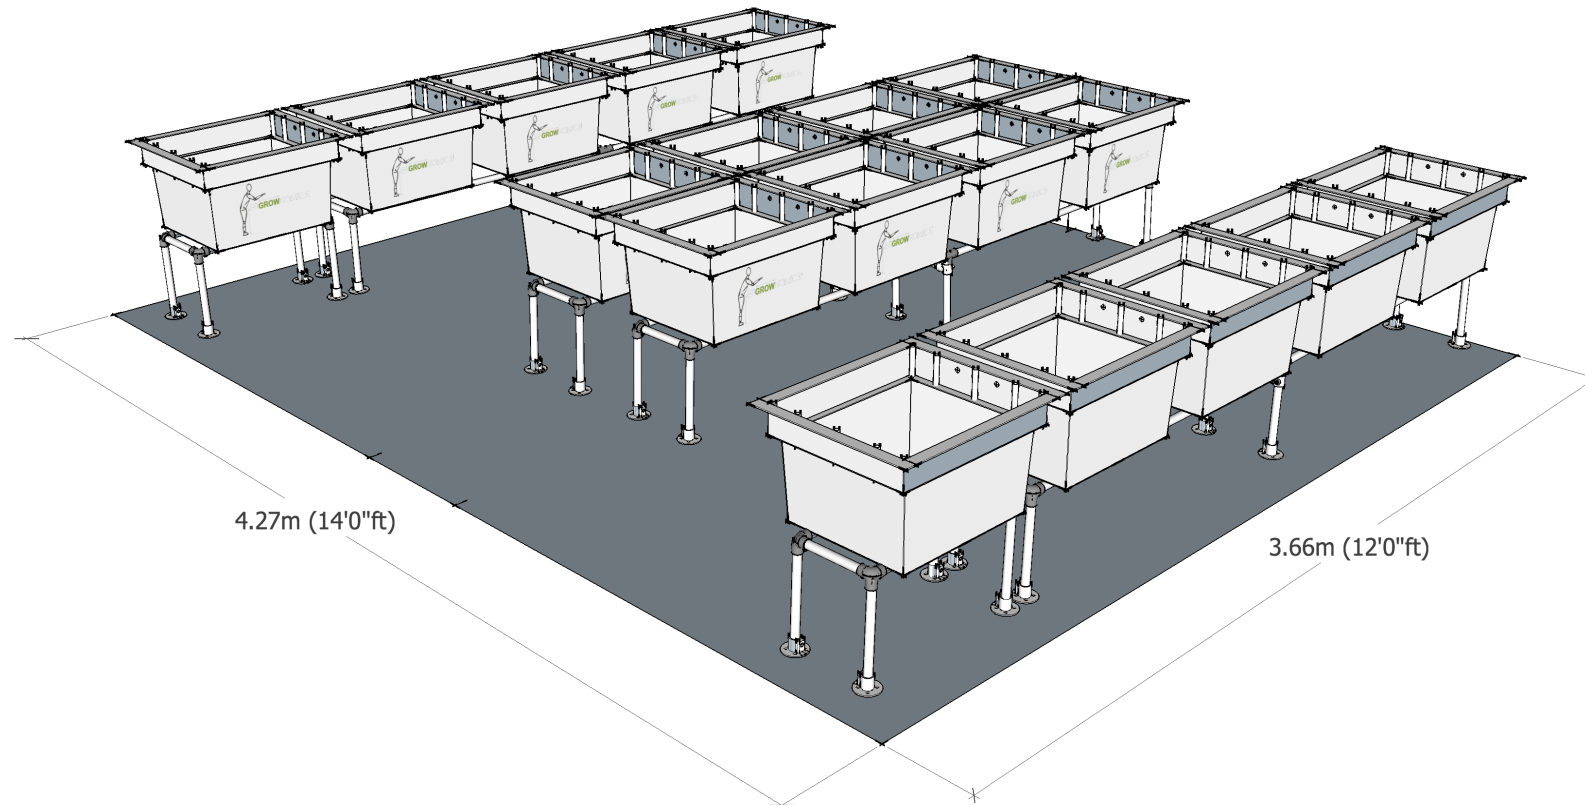

## Internal fitting kit (K4.18) layout

### LAYOUT OPTION 1:

LAYOUT OPTION 2:

## Internal fitting kit (K4.18) contents

	Unit
<b>PLANTERS</b>	
One Planter (frame only)	2
Four Planter (frame only)	4
Horticultural container (577 mm (l) x 588 mm (w) x 385 mm (d) internal dimensions) (85 litre soil capacity)	18
Hexagonal key ('L' shaped 1/4" ductile carbon steel to DIN 11 with precision square cut ends for accurate contact to hex plug wall sides)	1
<b>DRAINAGE</b>	
Thermally bonded non woven geotextile membrane (110 grams m <sup>2</sup> ) (510 mm (l) x 425 mm (w)) (0.22 m <sup>2</sup> ) for lining base of container / protecting 'bean bag'	18
Heavy duty PVC mesh bag (550 grams m <sup>2</sup> ) (570 mm (l) x 280 mm (w) (0.16 m <sup>2</sup> ) (gravel not supplied)	18