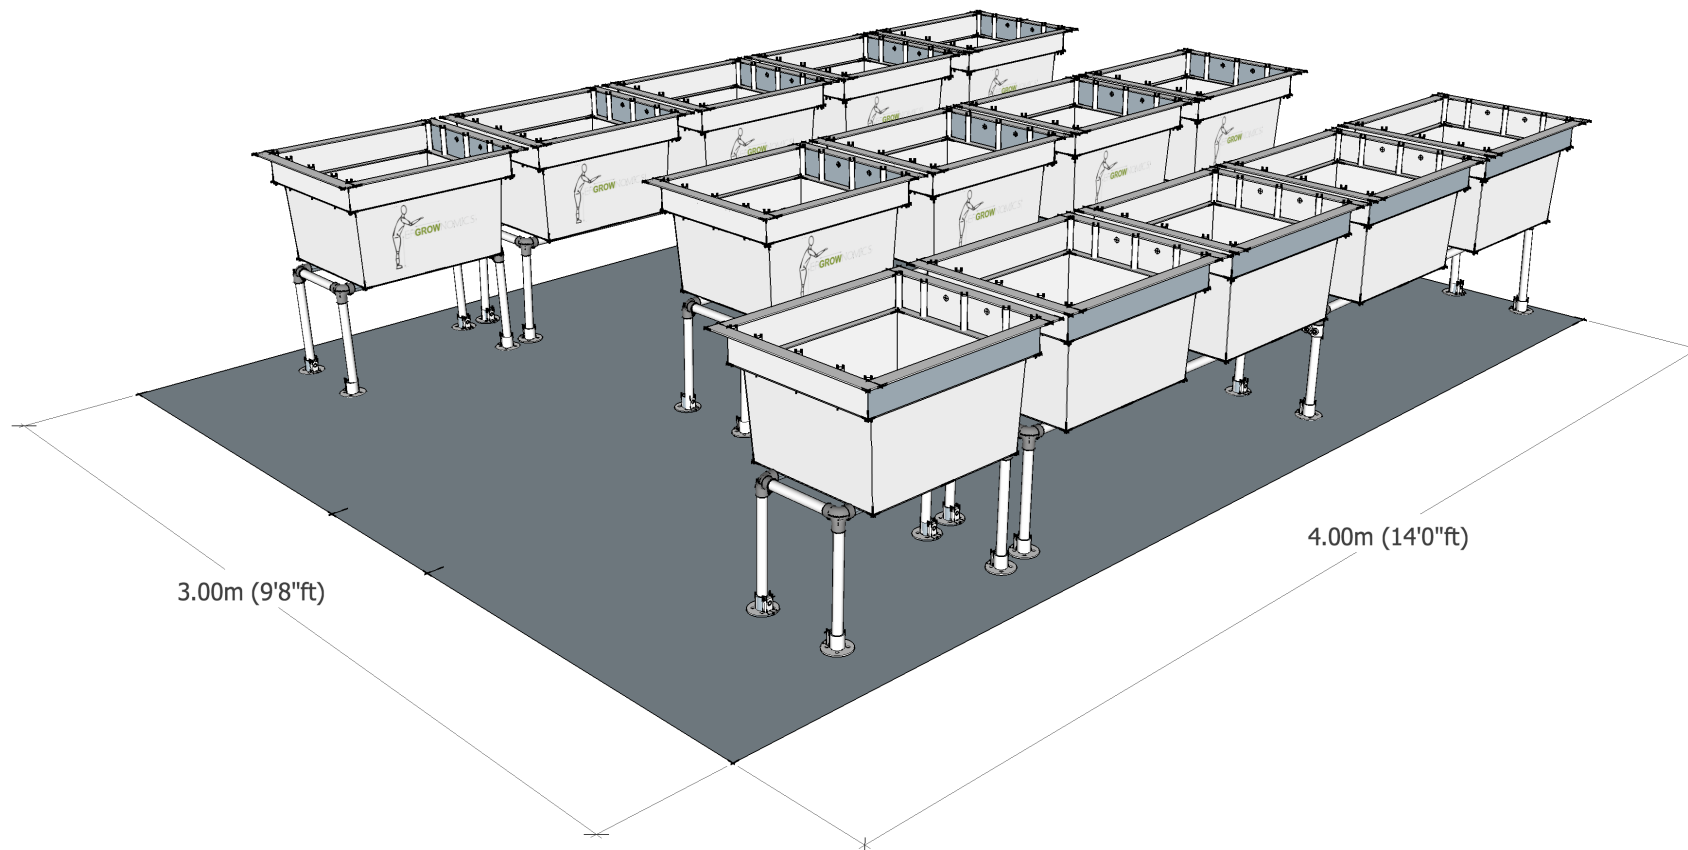

Configuration Sheet

Internal fitting kit (K3.14) layout

LAYOUT

Specification Sheet

Internal fitting kit (K3.11) contents

PLANTERS

Unit

One Planter (frame only)

2

Four Planter (frame only)

3

Horticultural container (577 mm (l) x 588 mm (w) x 385 mm (d) internal dimensions) (85 litre soil capacity)

14

Hexagonal key ('L' shaped 1/4" ductile carbon steel to DIN 11 with precision square cut ends for accurate contact to hex plug wall sides)

1

DRAINAGE

Thermally bonded non woven geotextile membrane (110 grams m²) (510 mm (l) x 425 mm (w)) (0.22 m²) for lining base of container / protecting 'bean bag'

14

Heavy duty PVC mesh bag (550 grams m²) (570 mm (l) x 280 mm (w)) (0.16 m²) (gravel not supplied)

14

IRRIGATION

Lock Type fitting quick coupling - threaded elbow, 16 mm (external diameter)	3
Lock Type fitting quick coupling - threaded tee, 16 mm (external diameter)	5
Standard length pipe interconnector to fittings along irrigation manifold (67 mm) Medium duty Rain Bird LDPE 16mm solid black irrigation pipe (4 bar)	3
Medium duty Rain Bird LDPE 16mm solid black irrigation pipe (4 bar) for multiple rows of planter units. (To be cut to length in situ) (m)	3.0
Rain Bird XF Series dripline 16 mm (external diameter) with emitters at 33 cm centres (2.3l/hr flow rate) for multiple combinations of planter units (to be cut to length in situ)	21
Barbed plug 16 mm (external diameter) / 13.6 mm (internal diameter)	6
Atelco 16 mm tubing clamp with ratchet closure to secure dripline over plug)	6
Garden 3/4 BSPF Tap Connector Male Brass QC	1